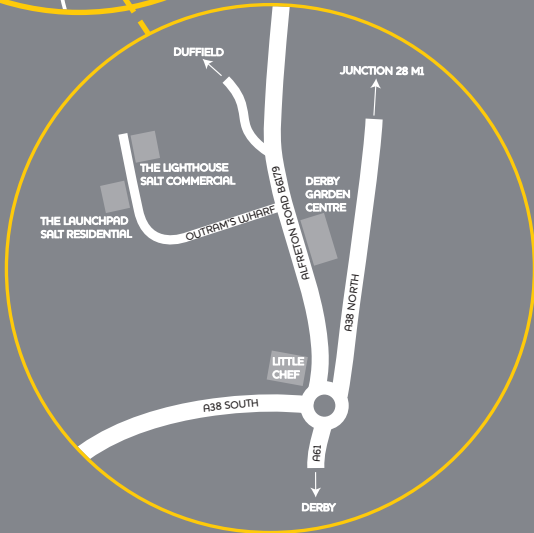

Address

Salt Commercial, The Lighthouse,
Outram's Wharf, Little Eaton, Derby DE21 5EL

Phone

0845 607 0055

commercial@saltfinance.co.uk
www.saltcommercial.com

Directions

From the North and North East

M1, exit at J28 (A38 South, Derby), straight on for 10 miles until you reach the Little Eaton roundabout – turn right, onto the B6179, signposted to Little Eaton. After approximately half a mile turn first left onto Outram's Wharf. Our residential HQ, The Launchpad greets you on the left, our Commercial base, The Lighthouse, is diagonally opposite.

From the South and South East

M1 exit J25, (A52, west Derby), right at first major traffic light roundabout (A38 Mansfield) and straight on over the next 3 roundabouts. At the next, 4th, traffic light roundabout take the 2nd exit, B6179 signposted to Little Eaton.

After approximately half a mile turn left onto Outram's Wharf. Our residential HQ, The Launchpad greets you on the left, our Commercial base, The Lighthouse, is diagonally opposite.

From the West

A50, exit at the A38 intersection, turn left (Derby A38) and stay on A38 right up to the major roundabout that intersects the A61 (traffic lights and Little Chef). Turn left, (1st exit after Little Chef) at the roundabout and after approximately half a mile turn left onto Outram's Wharf. Our residential HQ, The Launchpad greets you on the left, our Commercial base, The Lighthouse, is diagonally opposite.

salt
commercial